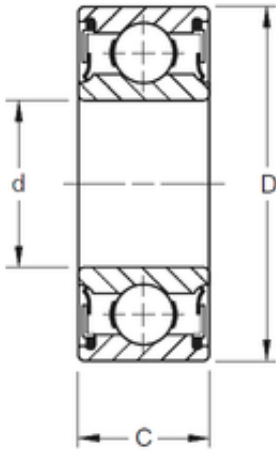

## TIMKEN S8PP Single Row Ball Bearings

Bearing No. S8PP

Size	19.05x41.275x7.92 mm
Bore Diameter	19.05 mm
Outer Diameter	41,275 mm
Width	7,92 mm
d	19.05 mm
D	41,275 mm
B	7,92 mm
C	7,92 mm
Weight	0,05 Kg
Basic dynamic load rating (C)	10,4 kN

S8PP Bearing 2D drawings and 3D CAD models