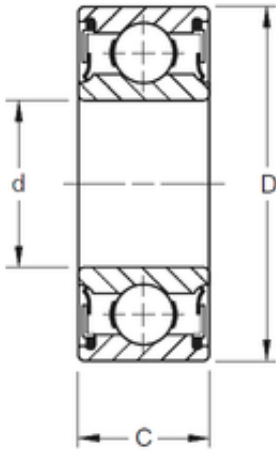

ZUAG MANUFACTURING OY

TIMKEN W209PP Single Row Ball Bearings

Bearing No. W209PP

| | |
|-------------------------------|----------------|
| Size | 45x85x30.18 mm |
| Bore Diameter | 45 mm |
| Outer Diameter | 85 mm |
| Width | 30,18 mm |
| d | 45 mm |
| D | 85 mm |
| B | 30,18 mm |
| C | 30,18 mm |
| Weight | 0,668 Kg |
| Basic dynamic load rating (C) | 36000 kN |

W209PP Bearing 2D drawings and 3D CAD models