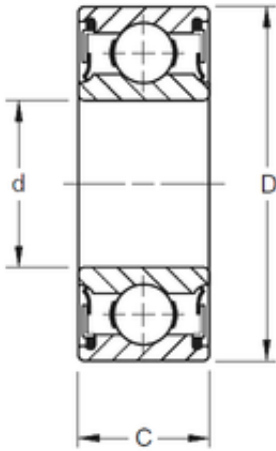

ZUAG MANUFACTURING OY

TIMKEN W307PP Single Row Ball Bearings

Bearing No. W307PP

Size	35x80x34.92 mm
Bore Diameter	35 mm
Outer Diameter	80 mm
Width	34,92 mm
d	35 mm
D	80 mm
B	34,92 mm
C	34,92 mm
Weight	0,78 Kg
Basic dynamic load rating (C)	37,7 kN

W307PP Bearing 2D drawings and 3D CAD models