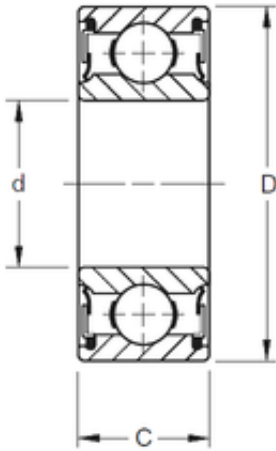

ZUAG MANUFACTURING OY

TIMKEN W304PP Single Row Ball Bearings

Bearing No. W304PP

Size	20x52x22.22 mm
Bore Diameter	20 mm
Outer Diameter	52 mm
Width	22,22 mm
d	20 mm
D	52 mm
B	22,22 mm
C	22,22 mm
Weight	0,213 Kg
Basic dynamic load rating (C)	17,9 kN

W304PP Bearing 2D drawings and 3D CAD models